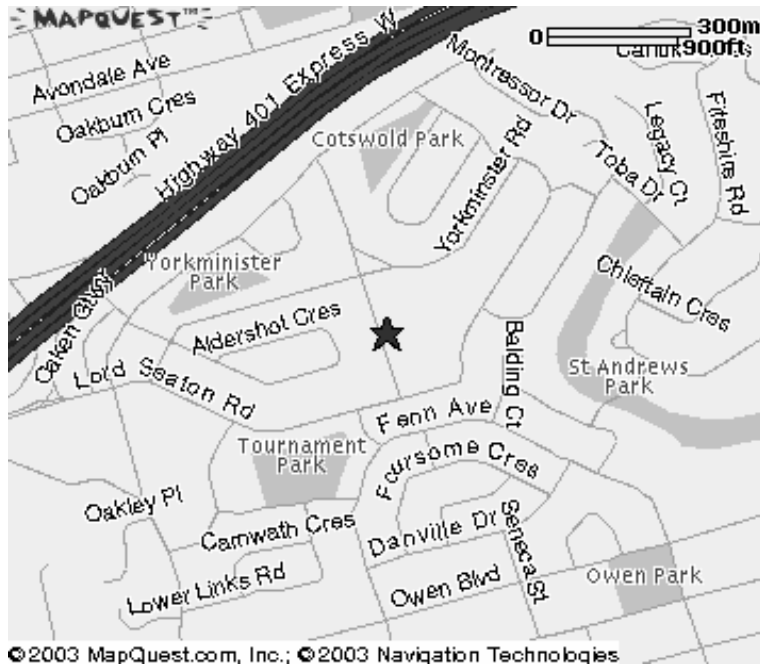

## DIRECTIONS TO FAIRMEADOW CENTRE

17 Fairmeadow Avenue  
North York, Ontario  
M2P 1W6

- By Transit:**
- 1) from York Mills subway station take the 78 St.Andrews bus
  - 2) Stay on the bus until it turns east on to Upper Canada Drive
  - 3) Exit at the Fairmeadow Ave stop and walk south on Fairmeadow (4 minutes)
  - 4) Our office is in the large school building on the left

#### **EASTBOUND ON 401**

Exit at Avenue Road South  
One block to Wilson East  
East on Wilson to Yonge St.  
North on Yonge to Lord Seaton Rd  
Follow Lord Seaton to Fairmeadow  
Left on to Fairmeadow (school on the right)

#### **WESTBOUND ON 401**

exit at Yonge Street South  
South on Yonge (under bridge)  
East on 401 ramp/Lord Seaton  
stay right onto Lord Seaton Rd  
follow Lord Seaton to Fairmeadow  
left on to Fairmeadow (school on the right)

#### **FROM DOWNTOWN( south of York Mills)**

Follow Eastbound instructions from: North on Yonge