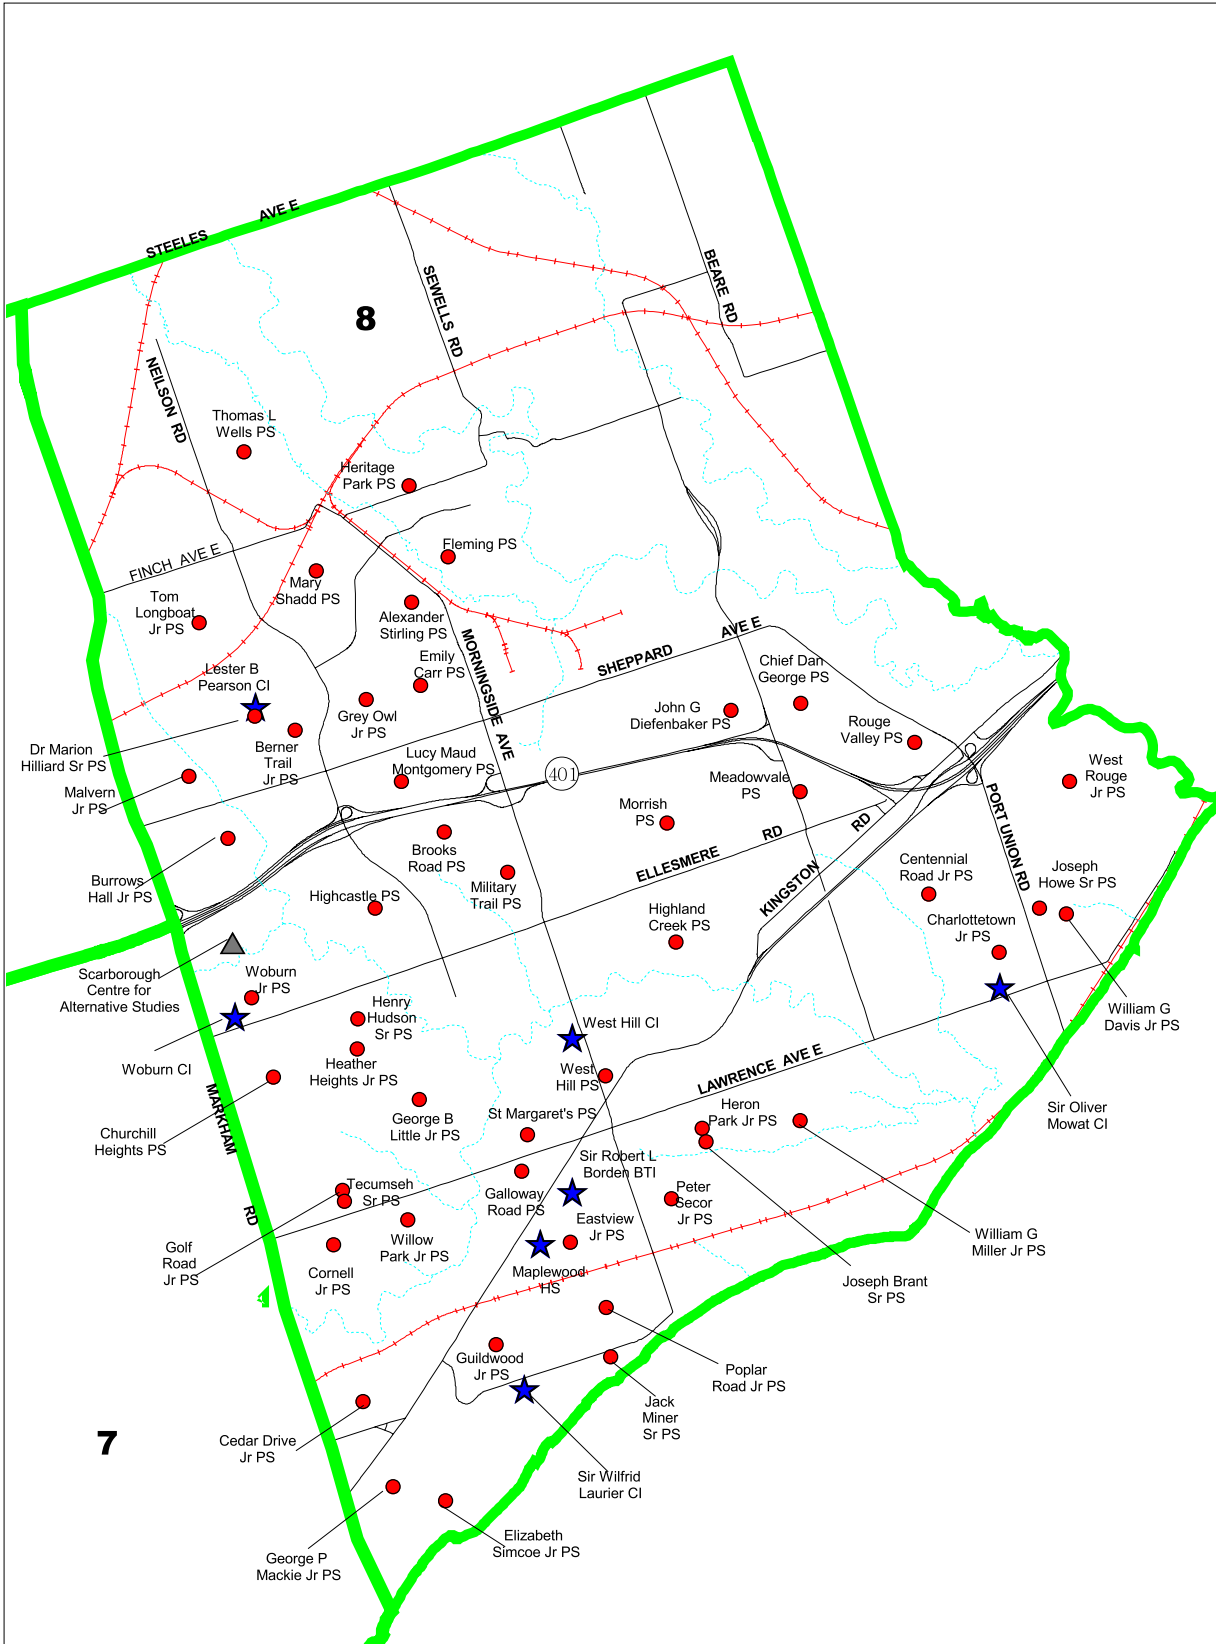

TORONTO DISTRICT SCHOOL BOARD

Occasional Teacher Zone 8

- Alexander Stirling PS
- Berner Trail Jr PS
- Brooks Road PS
- Burrows Hall Jr PS
- Cedar Drive Jr PS
- Centennial Road Jr PS
- Charlottetown Jr PS
- Chief Dan George PS
- Churchill Heights PS
- Cornell Jr PS
- Dr Marion Hilliard Sr PS
- Eastview Jr PS
- Elizabeth Simcoe Jr PS
- Emily Carr PS
- Fleming PS
- Galloway Road PS
- George B Little PS
- George P Mackie Jr PS
- Golf Road Jr PS
- Grey Owl Jr PS
- Guildwood Jr PS
- Heather Heights Jr PS
- Henry Hudson Sr PS
- Heritage Park PS
- Heron Park Jr PS
- Highcastle PS
- Highland Creek PS
- Jack Miner Sr PS
- John G Diefenbaker PS
- Joseph Brant Sr PS
- Joseph Howe Sr PS
- Lester B Pearson CI
- Lucy Maud Montgomery PS
- Malvern Jr PS
- Maplewood HS
- Mary Shadd PS
- Meadowvale PS
- Military Trail PS
- Morrish PS
- Peter Secor Jr PS
- Poplar Road Jr PS
- Rouge Valley PS
- Rouge Valley PS
- Scarborough Centre for Alternative Studies
- Sir Oliver Mowat CI
- Sir Robert L Borden BTI
- Sir Wilfrid Laurier CI
- St Margaret's PS
- Tecumseh Sr PS
- Thomas L Wells PS
- Tom Longboat Jr PS
- West Hill CI
- West Hill PS
- West Hill PS
- West Rouge Jr PS
- William G Davis Jr PS
- William G Miller Jr PS
- Willow Park Jr PS
- Woburn CI
- Woburn Jr PS

Produced by: Planning Division, Facility Services
Toronto District School Board, October, 2005.

Source:
Base Map - Land Information Toronto
Facility Data - Facility Services, TDSB

LEGEND

- Elementary School
- ★ Secondary School
- ▲ Con Ed / Dev Hand
- Occasional Teacher Zone